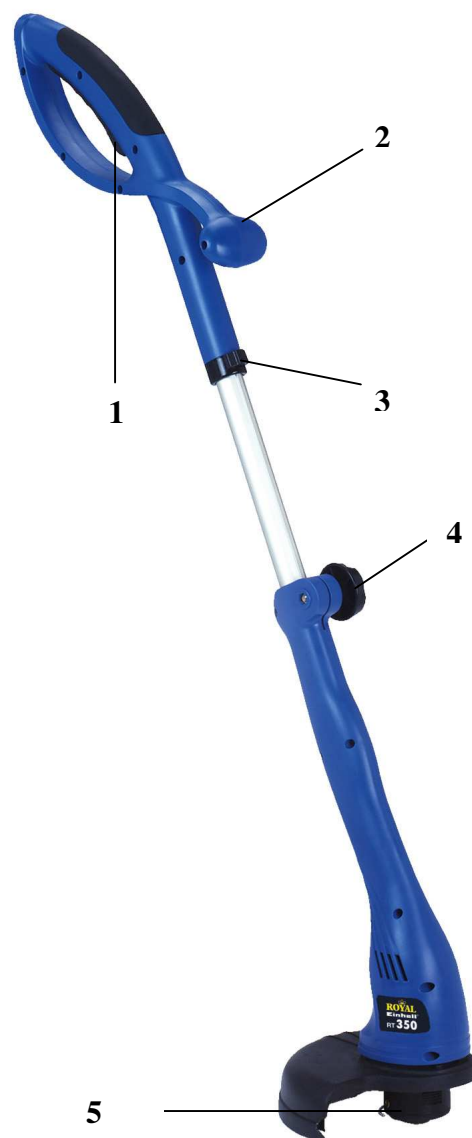

Electric Lawn-Trimmer RT 350

Art.-No.: **34.013.15**

bar code: 4006825501599

sales unit: 4 pcs

For cutting grass in hard to get into zones, like along fences and walls, between and under bushes, everywhere the lawn mower cannot be used any longer or where the grass is already too high. With its strong motor of 350 watts the lawn trimmer is a practical helper to keep the garden tidy. The rotating nylon thread cuts the grass as neat as the knife of the lawn mower.

Features:

- Dismountable into two parts
- Sturdy universal motor
- Housing and additional handle made of impact resisting high quality plastics
- ON-/OFF-switch (1)
- Comfortable twin-hand operation due to the additional handle (2)
- Engine head turnable 180 ° for easy cuts on vertical areas (3)
- Guidance handle continuously telescopically (4)
- **double line cutting feature (5)**
- **thread feed just by pressing against ground (Tipp-Automatic) (5)**

Technical data:

- Motor: 230 V ~ 50 Hz
- Power: 350 watts
- Cutting circle: 250 mm
- no load speed: 10.000 min⁻¹
- Nylon thread: Ø 1,2 mm
- Thread length: 9 m
- Weight: 2,8 kg
- Packing dimensions: 65 x 22 x 10,5 cm

As special accessory available:

Spare line
thread-Ø: 1,2 mm, thread length: 9 m, contents: 1 pc

Art.-No.: **34.050.10**

bar code: 4006825501636